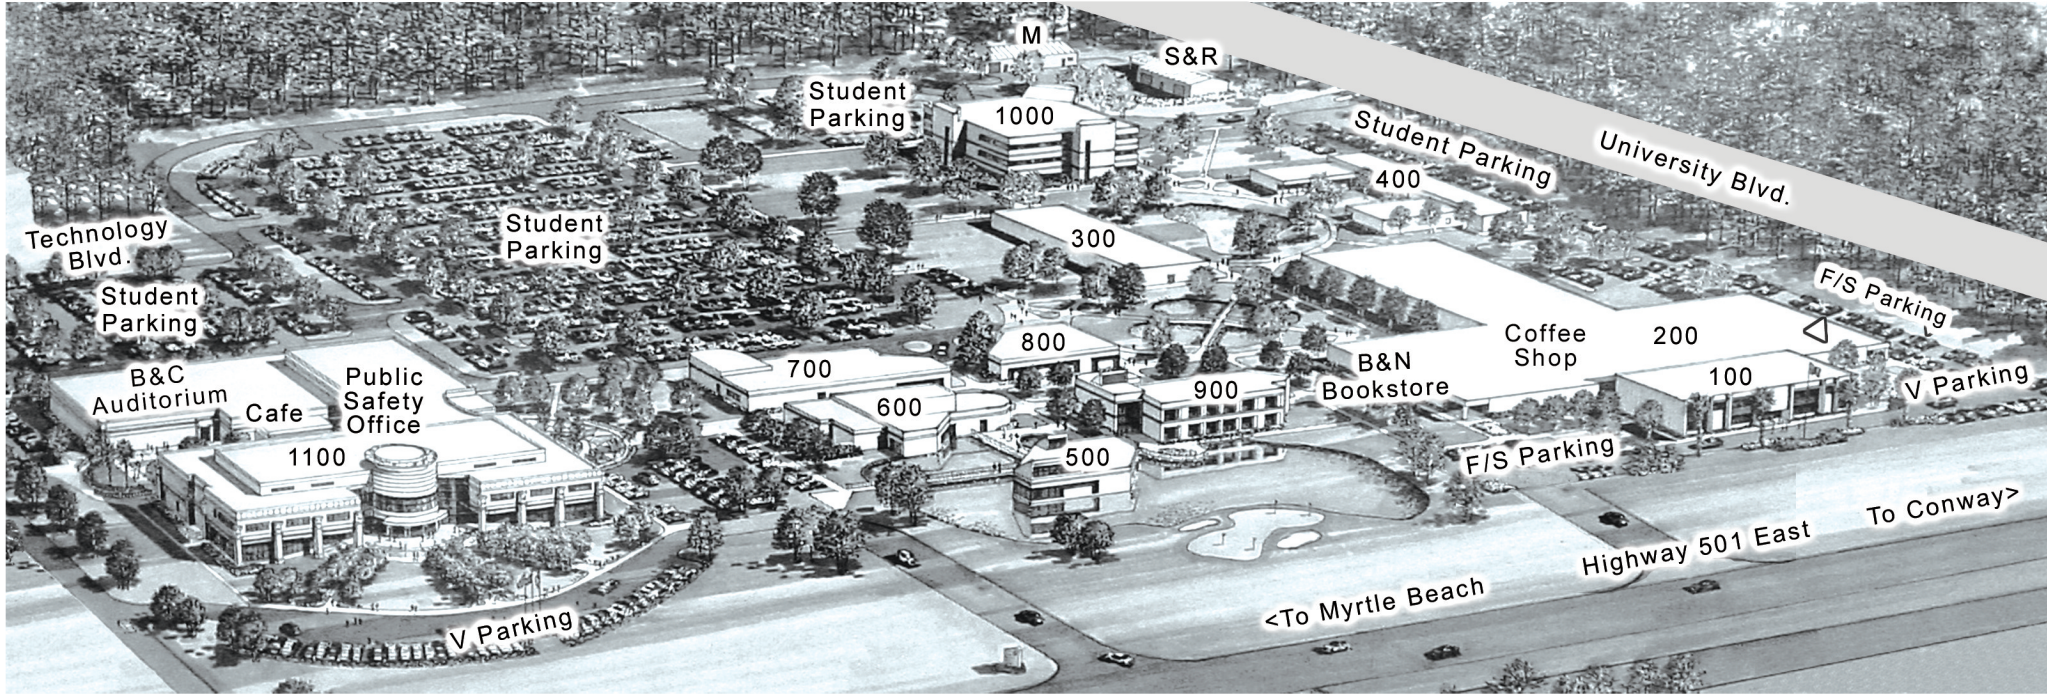

HARRY-GEORGETOWN TECHNICAL COLLEGE

Conway Campus Building Location Map

BUILDING 100:

- ◆ President's Office
- ◆ Finance Office

BUILDING 200:

- ◆ Academic Affairs
- ◆ Barnes & Noble College Bookstore
- ◆ Classrooms
- ◆ Coffee Shop
- ◆ Deans' Office
- ◆ Dental Hygiene Clinic
- ◆ Dental Science Labs
- ◆ Distance Learning
- ◆ Heating, Ventilating & Air Conditioning
- ◆ Human Resources

MISCELLANEOUS LEGEND:

B&N Bookstore = Barnes & Noble College Bookstore

F/S Parking = Faculty/Staff Parking

M = Maintenance

S&R = Shipping & Receiving

V Parking = Visitors' Parking